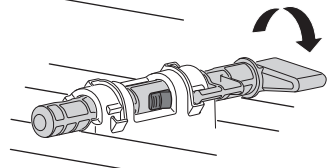

Max 40 mm
Max 1,57"

NO FIT

Triangular

Square

Ok

No ok

**Max. 25 km/h
15 mph**

No ok

1

2

3

i

Ø 27.2-40 mm
Ø 1.07-1.57"

40x55 mm
1.57-2.16"

A

B