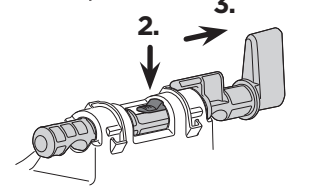

Max 40 mm
Max 1,57"

NO FIT

Triangular

Square

Ok

No ok

**Max. 25 km/h
15 mph**

No ok

1

2

3

i

Ø 27.2-40 mm
Ø 1.07-1.57"

40x55 mm
1.57-2.16"

A

B