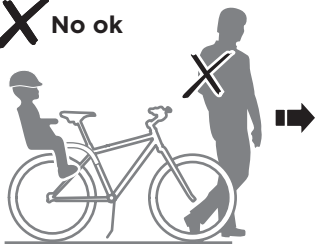

Max 40 mm
Max 1,57"

NO FIT

Triangular

Square

Ok

No ok

**Max. 25 km/h
15 mph**

No ok