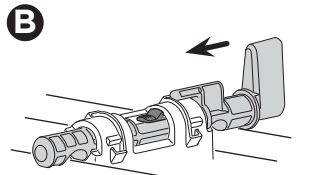

Max 40 mm
Max 1,57"

NO FIT

Triangular

Square

Ok

No ok

**Max. 25 km/h
15 mph**

No ok

1

2

3

i

Ø 27.2-40 mm
Ø 1.07-1.57"

40x55 mm
1.57-2.16"

A

B