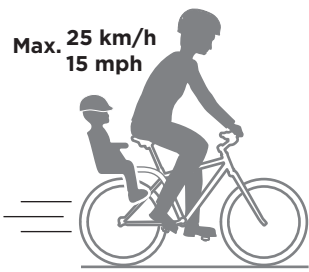

Max 40 mm
Max 1,57"

NO FIT

Triangular

Square

Ok

No ok

**Max. 25 km/h
15 mph**

No ok