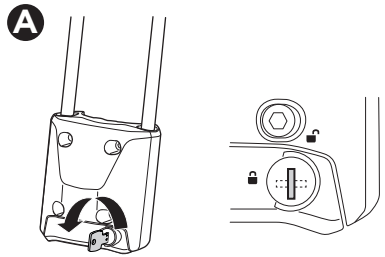

Max 40 mm
Max 1,57"

NO FIT

Triangular

Square

Ok

No ok

**Max. 25 km/h
15 mph**

No ok

1

2

3

i

Ø 27.2-40 mm
Ø 1.07-1.57"

40x55 mm
1.57-2.16"

A

B