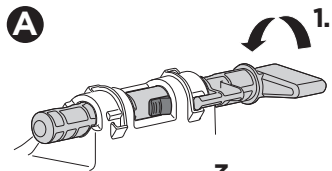

Max 40 mm
Max 1,57"

NO FIT

Triangular

Square

Ok

No ok

**Max. 25 km/h
15 mph**

No ok

1

2

3

i

Ø 27.2-40 mm
Ø 1.07-1.57"

40x55 mm
1.57-2.16"

A

B