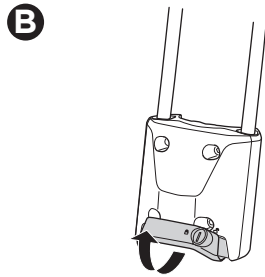

Max 40 mm
Max 1,57"

NO FIT

Triangular

Square

Ok

No ok

**Max. 25 km/h
15 mph**

No ok

1

2

3

i

Ø 27.2-40 mm
Ø 1.07-1.57"

40x55 mm
1.57-2.16"

A

B