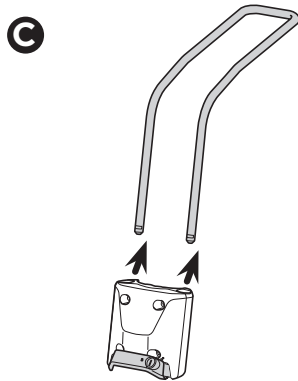

Max 40 mm
Max 1,57"

NO FIT

Triangular

Square

Ok

No ok

**Max. 25 km/h
15 mph**

No ok

1

2

3

i

Ø 27.2-40 mm
Ø 1.07-1.57"

40x55 mm
1.57-2.16"

A

B