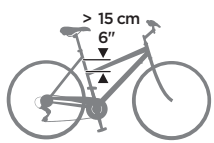

ASTM F1625-00

EN 14344:2004

 M6x44
 M6x1.7"

x4

 M6x58
 M6x2.3"

x4

FIT

Europe & rest of the world	USA & Canada
9-72 M 9-22 kg 20-48,5 lbs	9-72 M 9-18 kg 20-40 lbs

Max 40 mm
Max 1,57"

NO FIT

Triangular

Square

Ok

No ok

**Max. 25 km/h
15 mph**

No ok

1

2

3

i

Ø 27.2-40 mm
Ø 1.07-1.57"

40x55 mm
1.57-2.16"

A

B