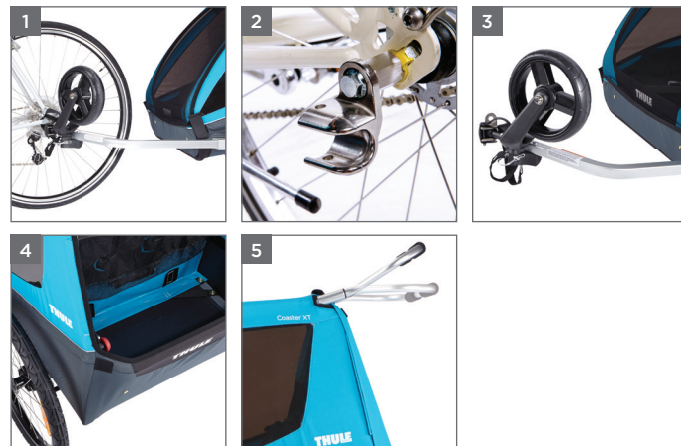

THULE COASTER XT

Thule Coaster XT

10101803

Thule Coaster is a durable bicycle trailer that provides a safe, comfortable ride and easily transforms to a stroller once you reach your destination.

1. Bicycle Trailer Kit and Stroller Kit included
2. Secure attachment to bike using Thule's patented ezHitch™
3. On-board storage of strolling wheel
4. Extra storage space for hauling around cargo
5. Comfortably seats two children
6. HeightRight™ adjustable handlebar for parents comfort
7. Easy folding for storage and transporting

2

MODEL NUMBER

10101803

UPC / EAN CODE

872299042678

COLOR

Blue

REPLACES

10101801

AVAILABLE

January 15, 2016

CATEGORY

Active with Kids

EXTERNAL PRODUCT DIMS (LENGTH X DEPTH X HEIGHT)

37 x 30 x 42,9 in 137 x 77 x 103 cm

FOLDED DIMS (LENGTH X DEPTH X HEIGHT)