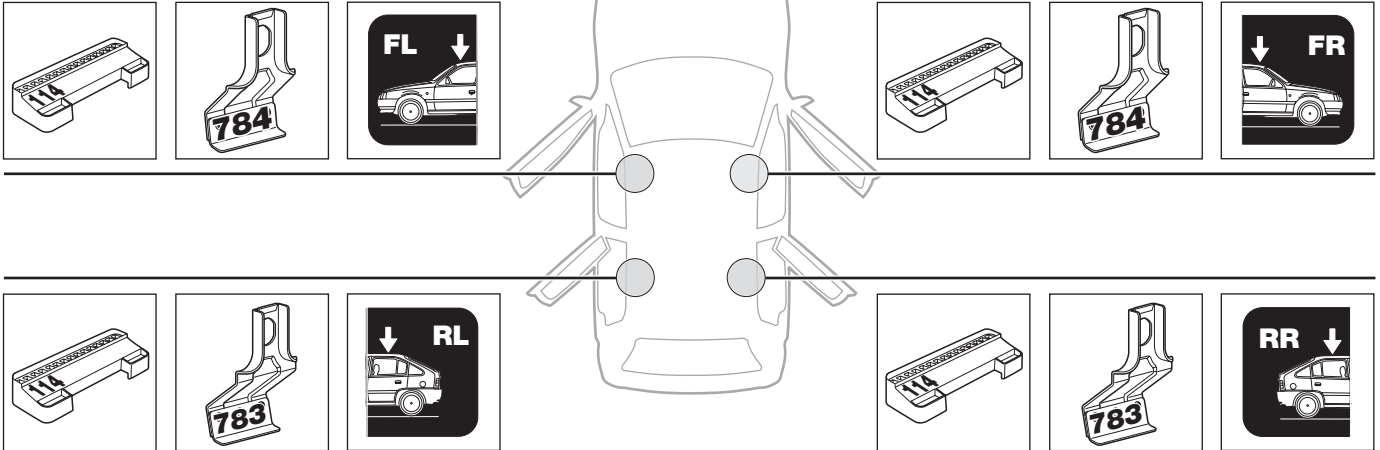

DAIHATSU Be-Go, 5-dr SUV, 06-
DAIHATSU Terios, 5-dr SUV, 06-
TOYOTA Rush, 5-dr SUV, 06- (JPN)