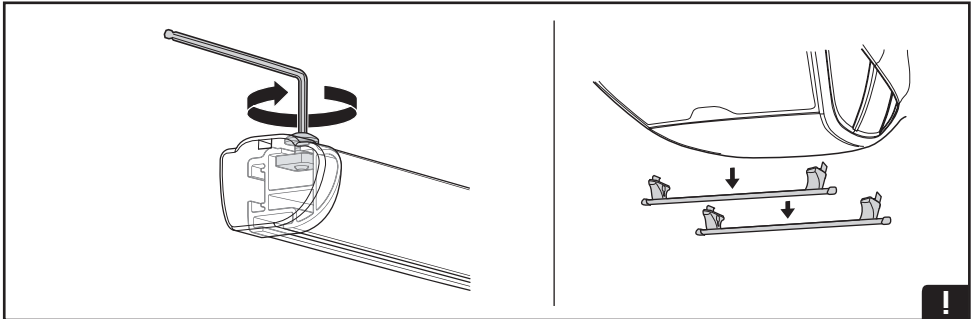

www.thuleprofessional.com

customer.service@thule.com

info@thule.com

Thule Inc., 42 Silvermine Road, Seymour, Connecticut 06483, USA
Thule Sweden AB, Box 69, 330 33 Hillerstorp, SWEDEN