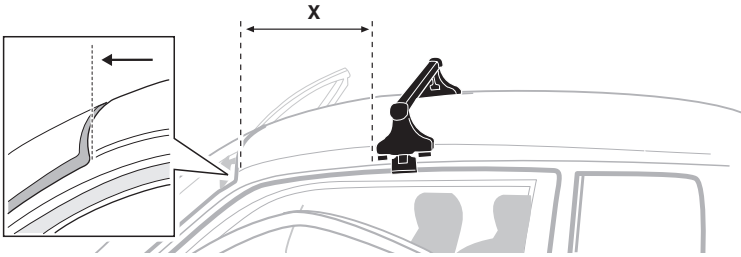

NISSAN NP300 (D22), 4-dr Double Cab, 98-05, 05-15

NISSAN Pathfinder (WD21), 5-dr SUV, 89-96 / *90-96

NISSAN Terrano (WD21), 5-dr SUV, 86-96

5

	X mm	Y mm	X inch	Y inch
NISSAN King Cab, 2-dr Single Cab, 86-97	280 mm	–	11"	–
NISSAN King Cab, 2-dr Single Cab, 98-01, 02-05	260 mm	–	10 1/4"	–
NISSAN King Cab, 2-dr Extended Cab, 86-97	280 mm	–	11"	–
NISSAN King Cab, 2-dr Extended Cab, 98-01, 02-05	245 mm	–	9 5/8"	–
NISSAN NP300 (D22), 2-dr Single Cab, 98-05, 05-15	260 mm	–	10 1/4"	–
NISSAN NP300 (D22), 2-dr Extended Cab, 98-05, 05-15	245 mm	–	9 5/8"	–