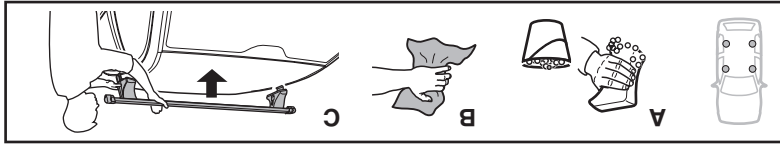

NISSAN NP300 (D22), 2-dr Extended Cab, 98-05, 05-15
		X mm	245 mm	
		Y mm	260 mm	
	X inch			
	9 5/8"			
	10 1/8"			
	9 5/8"			
	11"			
	10 1/4"			
	11"			
				NISSAN King Cab, 2-dr Extended Cab, 98-01, 02-05
		X mm	245 mm	
		Y mm	260 mm	
	X inch			
	9 5/8"			
	10 1/8"			
	9 5/8"			
	11"			
	10 1/4"			
	11"			
				NISSAN King Cab, 2-dr Extended Cab, 86-97
		X mm	280 mm	
		Y mm	280 mm	
	X inch			
	11"			
				NISSAN King Cab, 2-dr Single Cab, 98-01, 02-05
		X mm	260 mm	
		Y mm	280 mm	
	X inch			
	10 1/4"			
	11"			
				NISSAN King Cab, 2-dr Single Cab, 86-97
		X mm	280 mm	
		Y mm	280 mm	
	X inch			
	11"