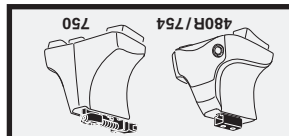

FL ↑

174

16

NISSAN King Cab, 2-dr Single Cab, 86-97	—	—
NISSAN King Cab, 2-dr Single Cab, 98-01, 02-05	—	—
NISSAN King Cab, 2-dr Extended Cab, 86-97	—	—
NISSAN King Cab, 2-dr Extended Cab, 98-01, 02-05	—	—
NISSAN King Cab, 4-dr Double Cab, 86-97	40 ⁵ / ₈ "	1031 mm
NISSAN King Cab, 4-dr Double Cab, 98-01, 02-05	40 ³ / ₈ "	1026 mm
NISSAN NP300 (D22), 2-dr Single Cab, 98-05, 05-15	—	—
NISSAN NP300 (D22), 2-dr Extended Cab, 98-05, 05-15	—	—
NISSAN NP300 (D22), 4-dr Double Cab, 98-05, 05-15	40 ³ / ₈ "	1026 mm
NISSAN Pathfinder (WD21), 3-dr SUV, 86-96 / 87-96	40 ⁵ / ₈ "	1031 mm
NISSAN Pathfinder (WD21), 5-dr SUV, 89-96 / 90-96	40 ¹ / ₄ "	1021 mm
NISSAN Terrano (WD21), 3-dr SUV, 86-96	40 ¹ / ₄ "	1021 mm
NISSAN Terrano (WD21), 5-dr SUV, 86-96	40 ¹ / ₄ "	1021 mm