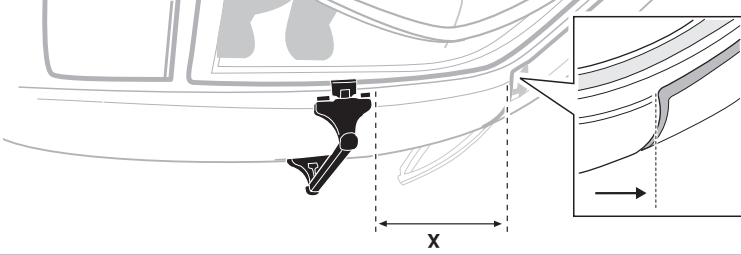

NISSAN NP300 (D22), 2-dr Extended Cab, 98-05, 05-15
		X mm	245 mm	
		Y mm	260 mm	
	X inch			
	9 5/8"			
	10 1/8"			
	9 5/8"			
	11"			
	10 1/4"			
	11"			
				NISSAN King Cab, 2-dr Extended Cab, 98-01, 02-05
		X mm	245 mm	
		Y mm	260 mm	
	X inch			
	9 5/8"			
	10 1/8"			
	9 5/8"			
	11"			
	10 1/4"			
	11"			
				NISSAN King Cab, 2-dr Extended Cab, 86-97
		X mm	280 mm	
		Y mm	280 mm	
	X inch			
	11"			
				NISSAN King Cab, 2-dr Single Cab, 98-01, 02-05
		X mm	260 mm	
		Y mm	280 mm	
	X inch			
	10 1/4"			
	11"			
				NISSAN King Cab, 2-dr Single Cab, 86-97
		X mm	280 mm	
		Y mm	280 mm	
	X inch			
	11"