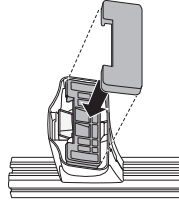

				NISSAN NP300 (D22), 2-dr Extended Cab, 98-05, 05-15
		X mm	245 mm	
		Y mm	260 mm	
	X inch			
	9 5/8"			
	10 1/8"			
	9 5/8"			
	11"			
	10 1/4"			
	11"			
				NISSAN King Cab, 2-dr Extended Cab, 98-01, 02-05
		X mm	245 mm	
		Y mm	260 mm	
	X inch			
	9 5/8"			
	10 1/8"			
	9 5/8"			
	11"			
	10 1/4"			
	11"			
				NISSAN King Cab, 2-dr Extended Cab, 86-97
		X mm	280 mm	
		Y mm	280 mm	
	X inch			
	11"			
				NISSAN King Cab, 2-dr Single Cab, 98-01, 02-05
		X mm	260 mm	
		Y mm	280 mm	
	X inch			
	10 1/4"			
	11"			
				NISSAN King Cab, 2-dr Single Cab, 86-97
		X mm	280 mm	
		Y mm	280 mm	
	X inch			
	11"			