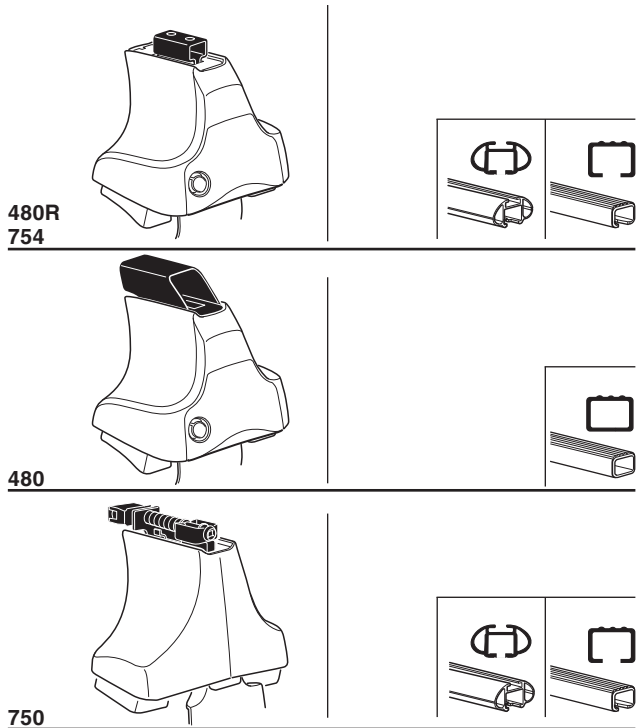

Kit 1086

- **NISSAN King Cab**, 2-dr Single Cab, 86-97
- **NISSAN King Cab**, 2-dr Single Cab, 98-01, 02-05
- **NISSAN King Cab**, 2-dr Extended Cab, 86-97
- **NISSAN King Cab**, 2-dr Extended Cab, 98-01, 02-05
- **NISSAN King Cab**, 4-dr Double Cab, 86-97
- **NISSAN King Cab**, 4-dr Double Cab, 98-01, 02-05
- **NISSAN NP300 (D22)**, 2-dr Single Cab, 98-05, 05-15
- **NISSAN NP300 (D22)**, 2-dr Extended Cab, 98-05, 05-15
- **NISSAN NP300 (D22)**, 4-dr Double Cab, 98-05, 05-15
- **NISSAN Pathfinder (WD21)**, 3-dr SUV, 86-96 / *87-96
- **NISSAN Pathfinder (WD21)**, 5-dr SUV, 89-96 / *90-96
- **NISSAN Terrano (WD21)**, 3-dr SUV, 86-96
- **NISSAN Terrano (WD21)**, 5-dr SUV, 86-96

*North America