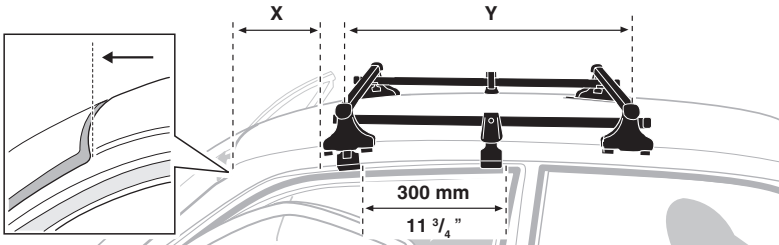

NISSAN NP300 (D22), 4-dr Double Cab, 98-05, 05-15

NISSAN Pathfinder (WD21), 5-dr SUV, 89-96 / *90-96

NISSAN Terrano (WD21), 5-dr SUV, 86-96

5

	X mm	Y mm	X inch	Y inch
NISSAN King Cab, 2-dr Single Cab, 86-97	280 mm	–	11"	–
NISSAN King Cab, 2-dr Single Cab, 98-01, 02-05	260 mm	–	10 1/4"	–
NISSAN King Cab, 2-dr Extended Cab, 86-97	280 mm	–	11"	–
NISSAN King Cab, 2-dr Extended Cab, 98-01, 02-05	245 mm	–	9 5/8"	–
NISSAN NP300 (D22), 2-dr Single Cab, 98-05, 05-15	260 mm	–	10 1/4"	–
NISSAN NP300 (D22), 2-dr Extended Cab, 98-05, 05-15	245 mm	–	9 5/8"	–