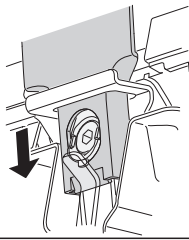

				NISSAN NP300 (D22), 2-dr Extended Cab, 98-05, 05-15
		X mm	245 mm	
		Y mm	260 mm	
	X inch			
	9 5/8"			
	10 1/8"			
	9 5/8"			
	11"			
	10 1/4"			
	11"			
				NISSAN King Cab, 2-dr Extended Cab, 98-01, 02-05
		X mm	245 mm	
		Y mm	260 mm	
	X inch			
	9 5/8"			
	10 1/8"			
	9 5/8"			
	11"			
	10 1/4"			
	11"			
				NISSAN King Cab, 2-dr Extended Cab, 86-97
		X mm	280 mm	
		Y mm	280 mm	
	X inch			
	11"			
				NISSAN King Cab, 2-dr Single Cab, 98-01, 02-05
		X mm	260 mm	
		Y mm	280 mm	
	X inch			
	10 1/4"			
	11"			
				NISSAN King Cab, 2-dr Single Cab, 86-97
		X mm	280 mm	
		Y mm	280 mm	
	X inch			
	11"			