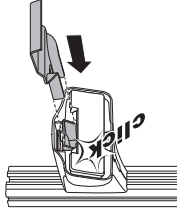

				NISSAN NP300 (D22), 2-dr Extended Cab, 98-05, 05-15
		X mm	245 mm	
		Y mm	260 mm	
	X inch			
	9 5/8"			
	10 1/8"			
	9 5/8"			
	11"			
	10 1/4"			
	11"			
				NISSAN King Cab, 2-dr Extended Cab, 98-01, 02-05
		X mm	245 mm	
		Y mm	260 mm	
	X inch			
	9 5/8"			
	10 1/8"			
	9 5/8"			
	11"			
	10 1/4"			
	11"			
				NISSAN King Cab, 2-dr Extended Cab, 86-97
		X mm	280 mm	
		Y mm	280 mm	
	X inch			
	11"			
				NISSAN King Cab, 2-dr Single Cab, 98-01, 02-05
		X mm	260 mm	
		Y mm	280 mm	
	X inch			
	10 1/4"			
	11"			
				NISSAN King Cab, 2-dr Single Cab, 86-97
		X mm	280 mm	
		Y mm	280 mm	
	X inch			
	11"			