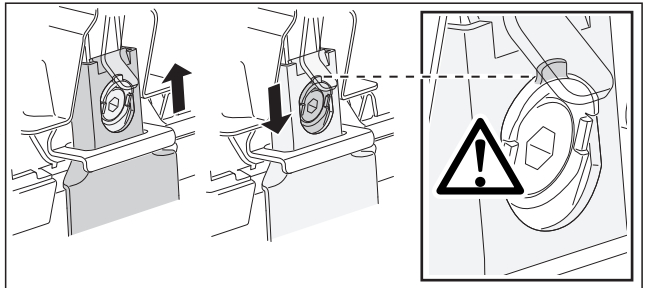

NISSAN NP300 (D22), 4-dr Double Cab, 98-05, 05-15

NISSAN Pathfinder (WD21), 5-dr SUV, 89-96 / *90-96

NISSAN Terrano (WD21), 5-dr SUV, 86-96

5

	X mm	Y mm	X inch	Y inch
NISSAN King Cab, 2-dr Single Cab, 86-97	280 mm	–	11"	–
NISSAN King Cab, 2-dr Single Cab, 98-01, 02-05	260 mm	–	10 1/4"	–
NISSAN King Cab, 2-dr Extended Cab, 86-97	280 mm	–	11"	–
NISSAN King Cab, 2-dr Extended Cab, 98-01, 02-05	245 mm	–	9 5/8"	–
NISSAN NP300 (D22), 2-dr Single Cab, 98-05, 05-15	260 mm	–	10 1/4"	–
NISSAN NP300 (D22), 2-dr Extended Cab, 98-05, 05-15	245 mm	–	9 5/8"	–