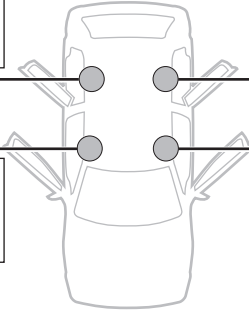

6

				NISSAN Terrano (WD21), 3-dr SUV, 86-96
		X mm	100 mm	
		Y mm	700 mm	
	X inch			
	3 7/8"			
	27 1/2"			
				NISSAN Pathfinder (WD21), 3-dr SUV, 86-96 / *87-96
		X mm	100 mm	
		Y mm	700 mm	
	X inch			
	3 7/8"			
	27 1/2"			

				NISSAN NP300 (D22), 2-dr Extended Cab, 98-05, 05-15
		X mm	245 mm	
		Y mm	260 mm	
	X inch			
	9 5/8"			
	10 1/8"			
	9 5/8"			
	11"			
	10 1/4"			
	11"			
				NISSAN King Cab, 2-dr Extended Cab, 98-01, 02-05
		X mm	245 mm	
		Y mm	260 mm	
	X inch			
	9 5/8"			
	10 1/8"			
	9 5/8"			
	11"			
	10 1/4"			
	11"			
				NISSAN King Cab, 2-dr Extended Cab, 86-97
		X mm	280 mm	
		Y mm	280 mm	
	X inch			
	11"			
				NISSAN King Cab, 2-dr Single Cab, 98-01, 02-05
		X mm	260 mm	
		Y mm	280 mm	
	X inch			
	10 1/4"			
	11"			
				NISSAN King Cab, 2-dr Single Cab, 86-97
		X mm	280 mm	
		Y mm	280 mm	
	X inch			
	11"			