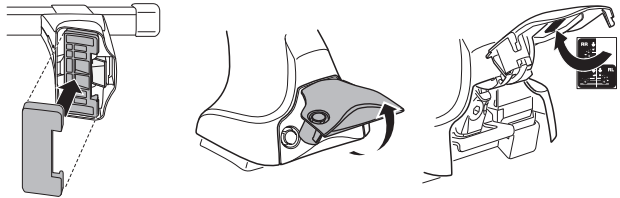

NISSAN NP300 (D22), 4-dr Double Cab, 98-05, 05-15

NISSAN Pathfinder (WD21), 5-dr SUV, 89-96 / *90-96

NISSAN Terrano (WD21), 5-dr SUV, 86-96

5

	X mm	Y mm	X inch	Y inch
NISSAN King Cab, 2-dr Single Cab, 86-97	280 mm	–	11"	–
NISSAN King Cab, 2-dr Single Cab, 98-01, 02-05	260 mm	–	10 1/4"	–
NISSAN King Cab, 2-dr Extended Cab, 86-97	280 mm	–	11"	–
NISSAN King Cab, 2-dr Extended Cab, 98-01, 02-05	245 mm	–	9 5/8"	–
NISSAN NP300 (D22), 2-dr Single Cab, 98-05, 05-15	260 mm	–	10 1/4"	–
NISSAN NP300 (D22), 2-dr Extended Cab, 98-05, 05-15	245 mm	–	9 5/8"	–