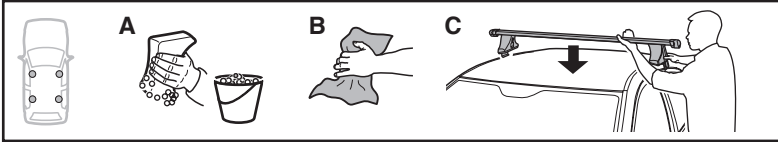

NISSAN NP300 (D22), 4-dr Double Cab, 98-05, 05-15

NISSAN Pathfinder (WD21), 5-dr SUV, 89-96 / *90-96

NISSAN Terrano (WD21), 5-dr SUV, 86-96

5

	X mm	Y mm	X inch	Y inch
NISSAN King Cab, 2-dr Single Cab, 86-97	280 mm	–	11"	–
NISSAN King Cab, 2-dr Single Cab, 98-01, 02-05	260 mm	–	10 1/4"	–
NISSAN King Cab, 2-dr Extended Cab, 86-97	280 mm	–	11"	–
NISSAN King Cab, 2-dr Extended Cab, 98-01, 02-05	245 mm	–	9 5/8"	–
NISSAN NP300 (D22), 2-dr Single Cab, 98-05, 05-15	260 mm	–	10 1/4"	–
NISSAN NP300 (D22), 2-dr Extended Cab, 98-05, 05-15	245 mm	–	9 5/8"	–