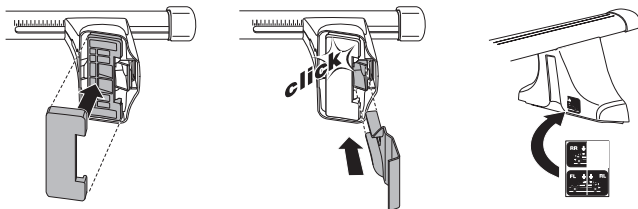

NISSAN NP300 (D22), 4-dr Double Cab, 98-05, 05-15

NISSAN Pathfinder (WD21), 5-dr SUV, 89-96 / *90-96

NISSAN Terrano (WD21), 5-dr SUV, 86-96

5

	X mm	Y mm	X inch	Y inch
NISSAN King Cab, 2-dr Single Cab, 86-97	280 mm	–	11"	–
NISSAN King Cab, 2-dr Single Cab, 98-01, 02-05	260 mm	–	10 1/4"	–
NISSAN King Cab, 2-dr Extended Cab, 86-97	280 mm	–	11"	–
NISSAN King Cab, 2-dr Extended Cab, 98-01, 02-05	245 mm	–	9 5/8"	–
NISSAN NP300 (D22), 2-dr Single Cab, 98-05, 05-15	260 mm	–	10 1/4"	–
NISSAN NP300 (D22), 2-dr Extended Cab, 98-05, 05-15	245 mm	–	9 5/8"	–