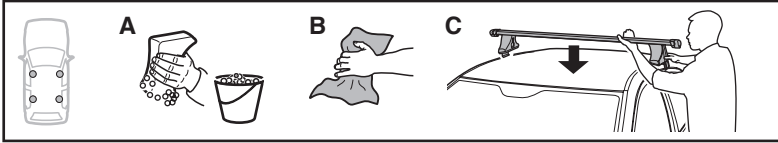

5

	X mm	Y mm	X inch	Y inch
NISSAN King Cab, 4-dr Double Cab, 86-97	300 mm	700 mm	11 3/4"	27 1/2"
NISSAN King Cab, 4-dr Double Cab, 98-01, 02-05	270 mm	700 mm	10 5/8"	27 1/2"
NISSAN Pathfinder (WD21), 5-dr SUV, 89-96 / *90-96	420 mm	700 mm	16 1/4"	27 1/2"
NISSAN Terrano (WD21), 5-dr SUV, 86-96	420 mm	700 mm	16 1/4"	27 1/2"
NISSAN NP300 (D22), 4-dr Double Cab, 98-05, 05-15	270 mm	700 mm	10 5/8"	27 1/2"