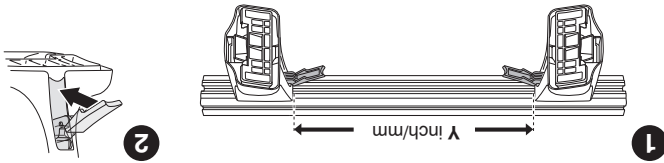

FL ↑

174

16

NISSAN King Cab, 2-dr Single Cab, 86-97	—	—
NISSAN King Cab, 2-dr Single Cab, 98-01, 02-05	—	—
NISSAN King Cab, 2-dr Extended Cab, 86-97	—	—
NISSAN King Cab, 2-dr Extended Cab, 98-01, 02-05	—	—
NISSAN King Cab, 4-dr Double Cab, 86-97	40 ⁵ / ₈ "	1031 mm
NISSAN King Cab, 4-dr Double Cab, 98-01, 02-05	40 ³ / ₈ "	1026 mm
NISSAN NP300 (D22), 2-dr Single Cab, 98-05, 05-15	—	—
NISSAN NP300 (D22), 2-dr Extended Cab, 98-05, 05-15	—	—
NISSAN NP300 (D22), 4-dr Double Cab, 98-05, 05-15	40 ³ / ₈ "	1026 mm
NISSAN Pathfinder (WD21), 3-dr SUV, 86-96 / 87-96	40 ⁵ / ₈ "	1031 mm
NISSAN Pathfinder (WD21), 5-dr SUV, 89-96 / 90-96	40 ¹ / ₄ "	1021 mm
NISSAN Terrano (WD21), 3-dr SUV, 86-96	40 ¹ / ₄ "	1021 mm
NISSAN Terrano (WD21), 5-dr SUV, 86-96	40 ¹ / ₄ "	1021 mm