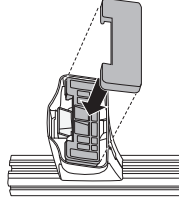

				NISSAN NP300 (D22), 2-dr Extended Cab, 98-05, 05-15
		X mm	245 mm	
		Y mm	260 mm	
	X inch			
	9 5/8"			
	10 1/8"			
	9 5/8"			
	11"			
	10 1/4"			
	11"			
				NISSAN King Cab, 2-dr Extended Cab, 98-01, 02-05
		X mm	245 mm	
		Y mm	260 mm	
	X inch			
	9 5/8"			
	10 1/8"			
	9 5/8"			
	11"			
	10 1/4"			
	11"			
				NISSAN King Cab, 2-dr Extended Cab, 86-97
		X mm	280 mm	
		Y mm	280 mm	
	X inch			
	11"			
				NISSAN King Cab, 2-dr Single Cab, 98-01, 02-05
		X mm	260 mm	
		Y mm	280 mm	
	X inch			
	10 1/4"			
	11"			
				NISSAN King Cab, 2-dr Single Cab, 86-97
		X mm	280 mm	
		Y mm	280 mm	
	X inch			
	11"			