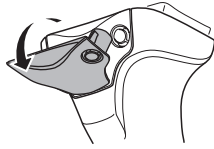

				NISSAN NP300 (D22), 2-dr Extended Cab, 98-05, 05-15
		X mm	245 mm	
		Y mm	260 mm	
	X inch			
	9 5/8"			
	10 1/8"			
	9 5/8"			
	11"			
	10 1/4"			
	11"			
				NISSAN King Cab, 2-dr Extended Cab, 98-01, 02-05
		X mm	245 mm	
		Y mm	260 mm	
	X inch			
	9 5/8"			
	10 1/8"			
	9 5/8"			
	11"			
	10 1/4"			
	11"			
				NISSAN King Cab, 2-dr Extended Cab, 86-97
		X mm	280 mm	
		Y mm	280 mm	
	X inch			
	11"			
				NISSAN King Cab, 2-dr Single Cab, 98-01, 02-05
		X mm	260 mm	
		Y mm	280 mm	
	X inch			
	10 1/4"			
	11"			
				NISSAN King Cab, 2-dr Single Cab, 86-97
		X mm	280 mm	
		Y mm	280 mm	
	X inch			
	11"			