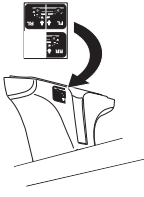

				NISSAN NP300 (D22), 2-dr Extended Cab, 98-05, 05-15
		X mm	245 mm	
		Y mm	260 mm	
	X inch			
	9 5/8"			
	10 1/8"			
	9 5/8"			
	11"			
	10 1/4"			
	11"			
				NISSAN King Cab, 2-dr Extended Cab, 98-01, 02-05
		X mm	245 mm	
		Y mm	260 mm	
	X inch			
	9 5/8"			
	10 1/8"			
	9 5/8"			
	11"			
	10 1/4"			
	11"			
				NISSAN King Cab, 2-dr Extended Cab, 86-97
		X mm	280 mm	
		Y mm	280 mm	
	X inch			
	11"			
				NISSAN King Cab, 2-dr Single Cab, 98-01, 02-05
		X mm	260 mm	
		Y mm	280 mm	
	X inch			
	10 1/4"			
	11"			
				NISSAN King Cab, 2-dr Single Cab, 86-97
		X mm	280 mm	
		Y mm	280 mm	
	X inch			
	11"			