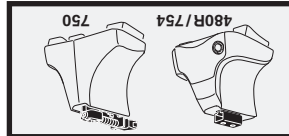

40 5/8"	1031 mm	NISSAN King Cab, 2-dr Single Cab, 86-97
40 3/8"	1026 mm	NISSAN King Cab, 2-dr Single Cab, 98-01, 02-05
40 5/8"	1031 mm	NISSAN King Cab, 2-dr Extended Cab, 86-97
40 3/8"	1026 mm	NISSAN King Cab, 2-dr Extended Cab, 98-01, 02-05
40 5/8"	1031 mm	NISSAN King Cab, 4-dr Double Cab, 86-97
40 3/8"	1026 mm	NISSAN King Cab, 4-dr Double Cab, 98-01, 02-05
40 3/8"	1026 mm	NISSAN NP300 (D22), 2-dr Single Cab, 98-05, 05-15
40 3/8"	1026 mm	NISSAN NP300 (D22), 2-dr Extended Cab, 98-05, 05-15
40 5/8"	1031 mm	NISSAN NP300 (D22), 4-dr Double Cab, 98-05, 05-15
40 5/8"	1031 mm	NISSAN Pathfinder (WD21), 3-dr SUV, 86-96 / 87-96
40 1/4"	1021 mm	NISSAN Pathfinder (WD21), 5-dr SUV, 89-96 / 90-96
40 1/4"	1021 mm	NISSAN Terrano (WD21), 3-dr SUV, 86-96
40 1/4"	1021 mm	NISSAN Terrano (WD21), 5-dr SUV, 86-96

3