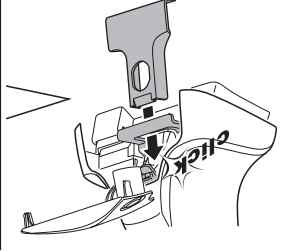

				NISSAN NP300 (D22), 2-dr Extended Cab, 98-05, 05-15
		X mm	245 mm	
		Y mm	260 mm	
	X inch			
	9 5/8"			
	10 1/8"			
	9 5/8"			
	11"			
	10 1/4"			
	11"			
				NISSAN King Cab, 2-dr Extended Cab, 98-01, 02-05
		X mm	245 mm	
		Y mm	260 mm	
	X inch			
	9 5/8"			
	10 1/8"			
	9 5/8"			
	11"			
	10 1/4"			
	11"			
				NISSAN King Cab, 2-dr Extended Cab, 86-97
		X mm	280 mm	
		Y mm	280 mm	
	X inch			
	11"			
				NISSAN King Cab, 2-dr Single Cab, 98-01, 02-05
		X mm	260 mm	
		Y mm	280 mm	
	X inch			
	10 1/4"			
	11"			
				NISSAN King Cab, 2-dr Single Cab, 86-97
		X mm	280 mm	
		Y mm	280 mm	
	X inch			
	11"			