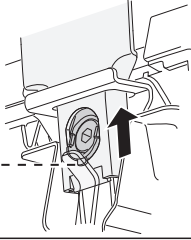

				NISSAN NP300 (D22), 2-dr Extended Cab, 98-05, 05-15
		X mm	245 mm	
		Y mm	260 mm	
	X inch			
	9 5/8"			
	10 1/8"			
	9 5/8"			
	11"			
	10 1/4"			
	11"			
				NISSAN King Cab, 2-dr Extended Cab, 98-01, 02-05
		X mm	245 mm	
		Y mm	260 mm	
	X inch			
	9 5/8"			
	10 1/8"			
	9 5/8"			
	11"			
	10 1/4"			
	11"			
				NISSAN King Cab, 2-dr Extended Cab, 86-97
		X mm	280 mm	
		Y mm	280 mm	
	X inch			
	11"			
				NISSAN King Cab, 2-dr Single Cab, 98-01, 02-05
		X mm	260 mm	
		Y mm	280 mm	
	X inch			
	10 1/4"			
	11"			
				NISSAN King Cab, 2-dr Single Cab, 86-97
		X mm	280 mm	
		Y mm	280 mm	
	X inch			
	11"			