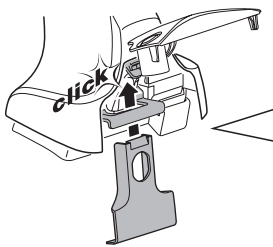

NISSAN NP300 (D22), 4-dr Double Cab, 98-05, 05-15

NISSAN Pathfinder (WD21), 5-dr SUV, 89-96 / *90-96

NISSAN Terrano (WD21), 5-dr SUV, 86-96

5

	X mm	Y mm	X inch	Y inch
NISSAN King Cab, 2-dr Single Cab, 86-97	280 mm	–	11"	–
NISSAN King Cab, 2-dr Single Cab, 98-01, 02-05	260 mm	–	10 1/4"	–
NISSAN King Cab, 2-dr Extended Cab, 86-97	280 mm	–	11"	–
NISSAN King Cab, 2-dr Extended Cab, 98-01, 02-05	245 mm	–	9 5/8"	–
NISSAN NP300 (D22), 2-dr Single Cab, 98-05, 05-15	260 mm	–	10 1/4"	–
NISSAN NP300 (D22), 2-dr Extended Cab, 98-05, 05-15	245 mm	–	9 5/8"	–