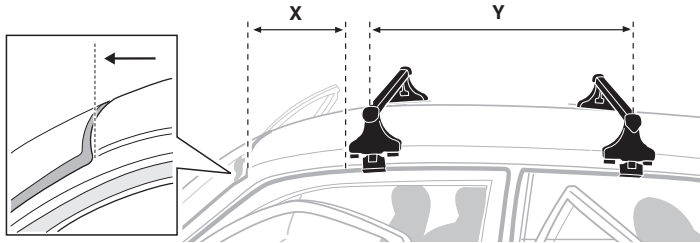

5

	X mm	Y mm	X inch	Y inch
NISSAN King Cab, 4-dr Double Cab, 86-97	300 mm	700 mm	11 3/4"	27 1/2"
NISSAN King Cab, 4-dr Double Cab, 98-01, 02-05	270 mm	700 mm	10 5/8"	27 1/2"
NISSAN Pathfinder (WD21), 5-dr SUV, 89-96 / *90-96	420 mm	700 mm	16 1/4"	27 1/2"
NISSAN Terrano (WD21), 5-dr SUV, 86-96	420 mm	700 mm	16 1/4"	27 1/2"
NISSAN NP300 (D22), 4-dr Double Cab, 98-05, 05-15	270 mm	700 mm	10 5/8"	27 1/2"