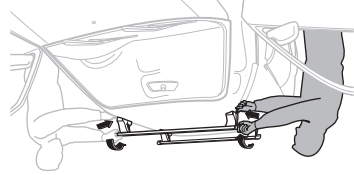

- **S** Dra åt växelvis
- **PT** Aperte alternadamente
- **E** Serrare alternativamente
- **I** Alternare il serraggio delle viti
- **NL** de rechterkant aandraaien
- **F** Serre alternativement chaque côté
- **D** Die Schrauben abwechselnd anziehen
- **GB/US** Tighten alternately