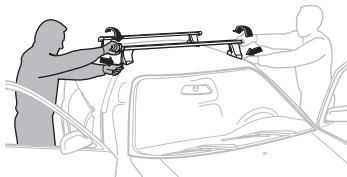

1. **GB/US** Tighten alternately
2. **D** Die Schrauben abwechselnd anziehen
3. **F** Serrer alternativement chaque côté
4. **NL** Afwisselend aan de linker- en de rechterkant aandraaien
5. **I** Alternare il serraggio delle viti
6. **E** Serrare alternativamente
7. **PT** Aperte alternadamente
8. **S** Dra åt växelsvis

1. **FIN** Kierrä vuorotellen
2. **EST** Pinguldage vaheldumisi
3. **LAT** Pielieciet pamišus
4. **LIT** Užsukinkite pakaitomis
5. **PL** Śruby dokręcaj naprzemiennie
6. **RU** Затягивайте попеременно
7. **CZ** Pokręťta багаžníka dokręcaj dokręcaj naprzemiennie.
8. **SK** Doťahujte striedavo
9. **SLO** Privijajte izmenično.
10. **HR** Naizmjenično zategnite
11. **HU** Egymástól függetlenül szoritandó
12. **GR** Σφιγγετε εναλλάξ
13. **TR** Dönüşümlü sıkın
14. **中文** 交替拧紧
15. **한국어** 번갈아 가며 조이십시오.
16. **日本語** 交互に締め付けてください。
17. **ไทย** ขึ้นในแบบสลับ