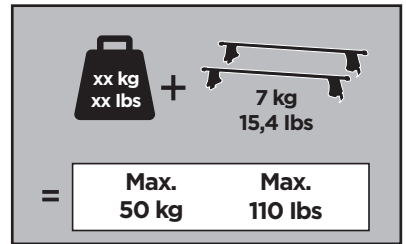

Thule Rapid System Kit 1412

> Instructions

HYUNDAI Accent, 4-dr Sedan, 06-10 / *06-09

HYUNDAI Verna, 4-dr Sedan, 06-10

*North America

ISO 11154-E

141412

C.2013.0117
519-1412-03

Bring your life

thule.com

93 x2

120 x1

121 x1

819 x2

820 x2

x1

x1

1

	X (scale)	X (mm)	X (inch)
HYUNDAI Accent, 4-dr Sedan, 06-10 / *06-09	31	961	37 ⁷/₈
HYUNDAI Verna, 4-dr Sedan, 06-10	31	961	37 ⁷/₈