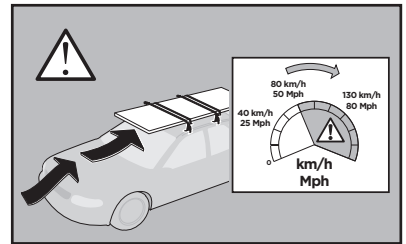

Thule Rapid System Kit 1412

> Instructions

HYUNDAI Accent, 4-dr Sedan, 06-10 / *06-09

HYUNDAI Verna, 4-dr Sedan, 06-10

*North America

ISO 11154-E

141412

C.2013.0117
519-1412-03

Bring your life

thule.com

93 x2

120 x1

121 x1

819 x2

820 x2

x1

x1

1

	X (scale)	X (mm)	X (inch)
HYUNDAI Accent, 4-dr Sedan, 06-10 / *06-09	31	961	37 ⁷/₈
HYUNDAI Verna, 4-dr Sedan, 06-10	31	961	37 ⁷/₈