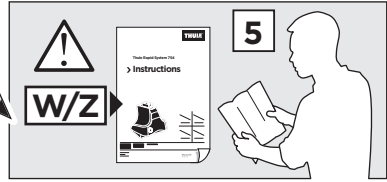

3

	W (mm)	Z (mm)	W (inch)	Z (inch)
HYUNDAI Accent, 4-dr Sedan, 06-10 / *06-09	140	650	5 1/2	25 5/8
HYUNDAI Verna, 4-dr Sedan, 06-10	140	650	5 1/2	25 5/8