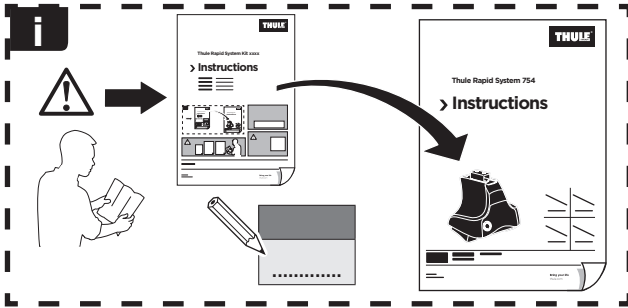

Thule Rapid System Kit 1412

> Instructions

HYUNDAI Accent, 4-dr Sedan, 06-10 / *06-09

HYUNDAI Verna, 4-dr Sedan, 06-10

*North America

ISO 11154-E

141412

C.2013.0117
519-1412-03