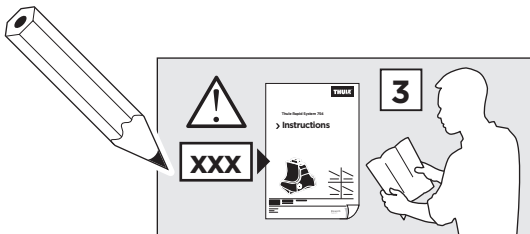

2

HYUNDAI Accent, 4-dr Sedan, 06-10 / *06-09

HYUNDAI Verna, 4-dr Sedan, 06-10