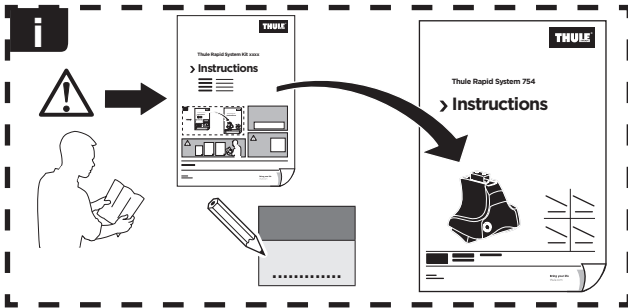

Thule Rapid System Kit 1444

> Instructions

CITROËN C1, 5-dr Hatchback, 05-14

PEUGEOT 107, 5-dr Hatchback, 05-14

ISO 11154-E

141444
C.20141216
519-1444-02

Bring your life
thule.com

124 x2

240 x1

244 x1

789 x2

790 x2

x1

x1

1

	X (scale)	X (mm)	X (inch)
CITROËN C1 , 5-dr Hatchback, 05-14	29	941	37
PEUGEOT 107 , 5-dr Hatchback, 05-14	29,5	946	37 1/4