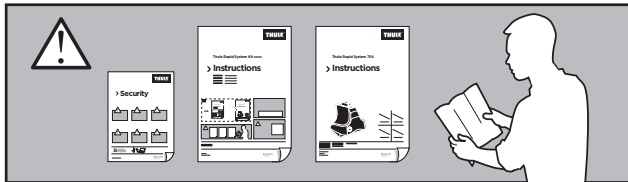

Thule Rapid System Kit 1444

> Instructions

CITROËN C1, 5-dr Hatchback, 05-14

PEUGEOT 107, 5-dr Hatchback, 05-14

ISO 11154-E

141444
C.20141216
519-1444-02

Bring your life
thule.com

124 x2