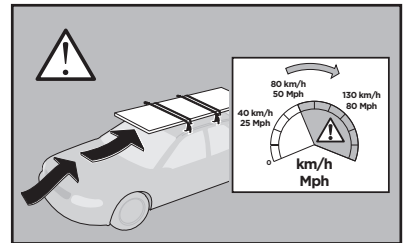

Thule Rapid System Kit 1444

> Instructions

CITROËN C1, 5-dr Hatchback, 05-14

PEUGEOT 107, 5-dr Hatchback, 05-14

ISO 11154-E

141444
C.20141216
519-1444-02

Bring your life
thule.com

124 x2

240 x1

244 x1

789 x2

790 x2

x1

x1

1

	X (scale)	X (mm)	X (inch)
CITROËN C1 , 5-dr Hatchback, 05-14	29	941	37
PEUGEOT 107 , 5-dr Hatchback, 05-14	29,5	946	37 1/4