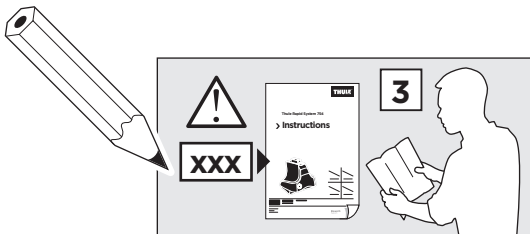

2

NISSAN Note, 5-dr MPV, 05-11

NISSAN Livina, 5-dr MPV, 07-13