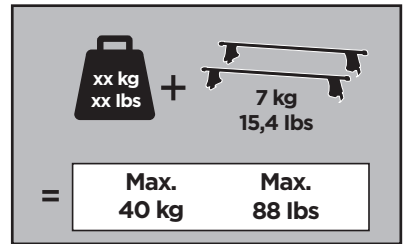

Thule Rapid System Kit 1399

> Instructions

NISSAN Note, 5-dr MPV, 05-11

NISSAN Livina, 5-dr MPV, 07-13

ISO 11154-E