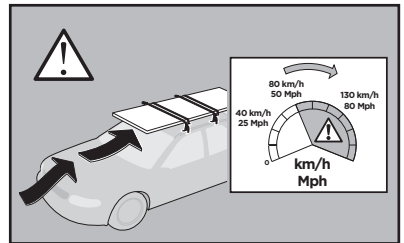

Thule Rapid System Kit 1324

> Instructions

HONDA Accord Tourer, 5-dr Estate, 03-07

ISO 11154-E

141324

C.20121210
519-1324-01

Bring your life

thule.com