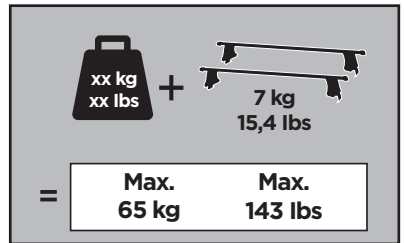

Thule Rapid System Kit 1324

> Instructions

HONDA Accord Tourer, 5-dr Estate, 03-07

ISO 11154-E

141324

C.20121210
519-1324-01

Bring your life

thule.com