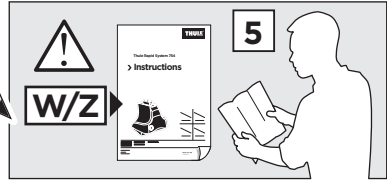

3

	W (mm)	Z (mm)	W (inch)	Z (inch)
HONDA Accord Tourer, 5-dr Estate, 03-07	300	750	11 3/4	29 1/2