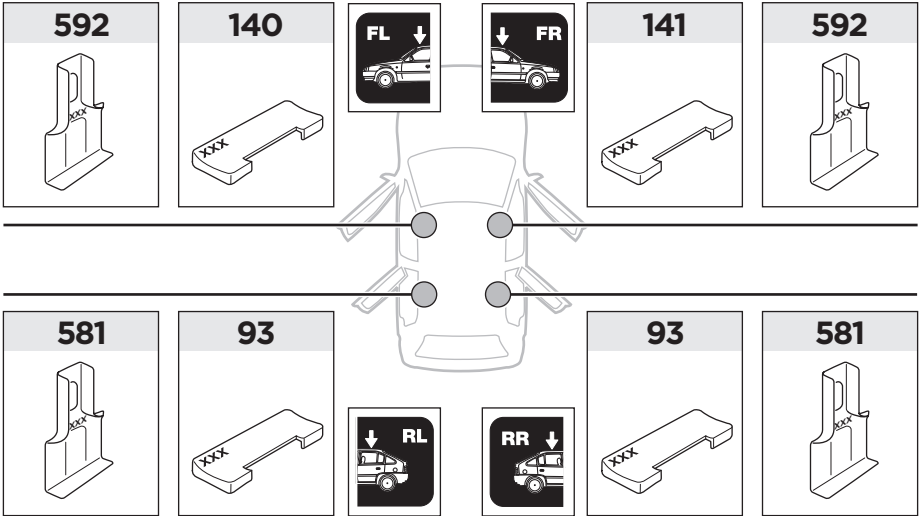

93 x2

140 x1

141 x1

581 x2

592 x2

x1

x1

1

	X (scale)	X (mm)	X (inch)
HONDA Accord Tourer, 5-dr Estate, 03-07	33	981	38 ⁵ / ₈

	Y (scale)	Y (mm)	Y (inch)
HONDA Accord Tourer, 5-dr Estate, 03-07	28,5	936	36 ⁷ / ₈

2

HONDA Accord Tourer, 5-dr Estate, 03-07

3

	W (mm)	Z (mm)	W (inch)	Z (inch)
HONDA Accord Tourer, 5-dr Estate, 03-07	300	750	11 3/4	29 1/2