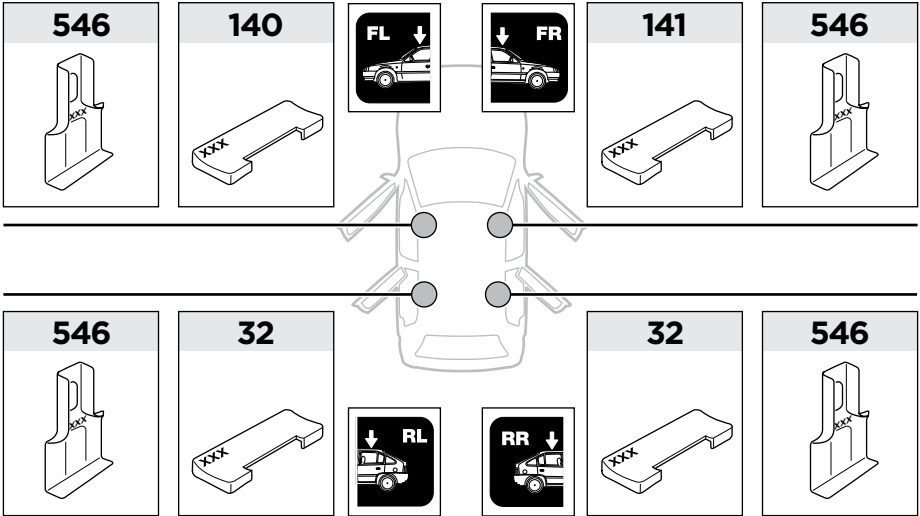

140 x1

141 x1

546 x4

x1

x1

1

	X (scale)	X (mm)	X (inch)
HONDA Accord , 4-dr Sedan, 03-07	34	991	39
HONDA Accord , 4-dr Sedan, *03-07	32,5	976	38 1/2
ACURA TSX , 4-dr Sedan, *04-08	32,5	976	38 1/2

	Y (scale)	Y (mm)	Y (inch)
HONDA Accord , 4-dr Sedan, 03-07	32	971	38 1/4
HONDA Accord , 4-dr Sedan, *03-07	36	1011	39 1/4
ACURA TSX , 4-dr Sedan, *04-08	36	1011	39 1/4

2

HONDA Accord, 4-dr Sedan, 03-07

HONDA Accord, 4-dr Sedan, *03-07

ACURA TSX, 4-dr Sedan, *04-08

3

	W (mm)	Z (mm)	W (inch)	Z (inch)
HONDA Accord , 4-dr Sedan, 03-07	250	680	9 7/8	26 3/4
HONDA Accord , 4-dr Sedan, *03-07	250	680	9 7/8	26 3/4
ACURA TSX , 4-dr Sedan, *04-08	250	680	9 7/8	26 3/4