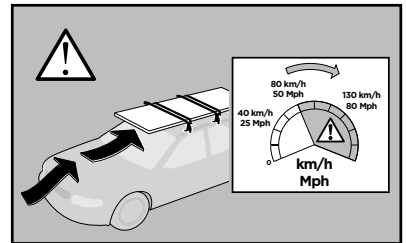

Thule Rapid System Kit 1304

> Instructions

HONDA Accord, 4-dr Sedan, 03-07

HONDA Accord, 4-dr Sedan, *03-07

ACURA TSX, 4-dr Sedan, *04-08

*North America

ISO 11154-E