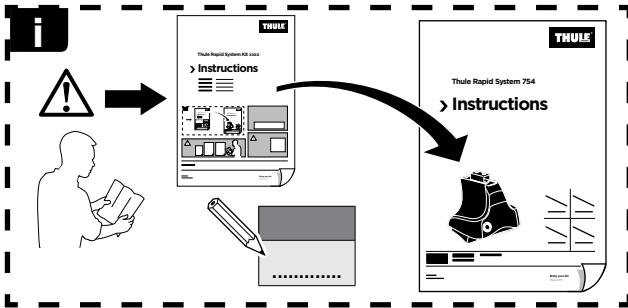

Thule Rapid System Kit 1304

> Instructions

HONDA Accord, 4-dr Sedan, 03-07

HONDA Accord, 4-dr Sedan, *03-07

ACURA TSX, 4-dr Sedan, *04-08

*North America

ISO 11154-E

32 x2