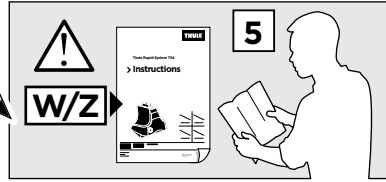

2

HONDA Accord, 4-dr Sedan, 03-07

HONDA Accord, 4-dr Sedan, *03-07

ACURA TSX, 4-dr Sedan, *04-08

3

	W (mm)	Z (mm)	W (inch)	Z (inch)
HONDA Accord , 4-dr Sedan, 03-07	250	680	9 7/8	26 3/4
HONDA Accord , 4-dr Sedan, *03-07	250	680	9 7/8	26 3/4
ACURA TSX , 4-dr Sedan, *04-08	250	680	9 7/8	26 3/4