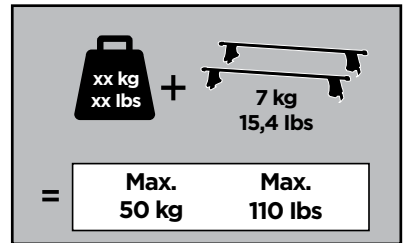

Thule Rapid System Kit 1304

> Instructions

HONDA Accord, 4-dr Sedan, 03-07

HONDA Accord, 4-dr Sedan, *03-07

ACURA TSX, 4-dr Sedan, *04-08

*North America

ISO 11154-E