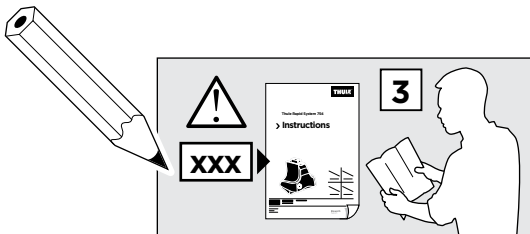

2

HONDA Accord, 4-dr Sedan, 03-07

HONDA Accord, 4-dr Sedan, *03-07

ACURA TSX, 4-dr Sedan, *04-08