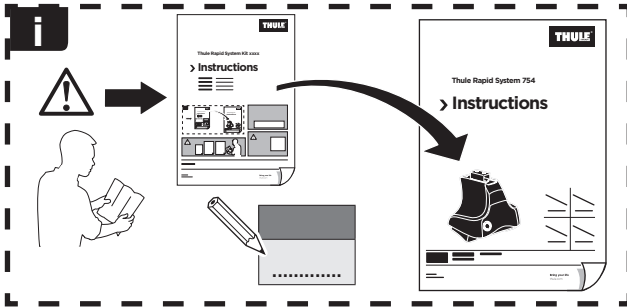

# > Instructions

**TOYOTA HiLux Surf**, 5-dr SUV, 96-03

**TOYOTA Tacoma**, 4-dr Quad Cab, \*96-04

**TOYOTA 4 Runner**, 5-dr SUV, 96-03 / \*96-02

\*North America

ISO 11154-E

**141064**

C.20121210  
519-1064-02