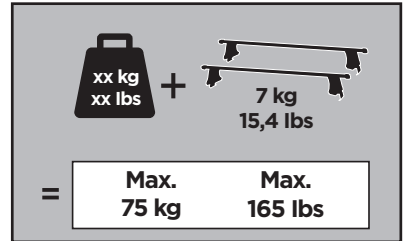

# > Instructions

**TOYOTA HiLux Surf**, 5-dr SUV, 96-03

**TOYOTA Tacoma**, 4-dr Quad Cab, \*96-04

**TOYOTA 4 Runner**, 5-dr SUV, 96-03 / \*96-02

\*North America

ISO 11154-E

**141064**

C.20121210  
519-1064-02